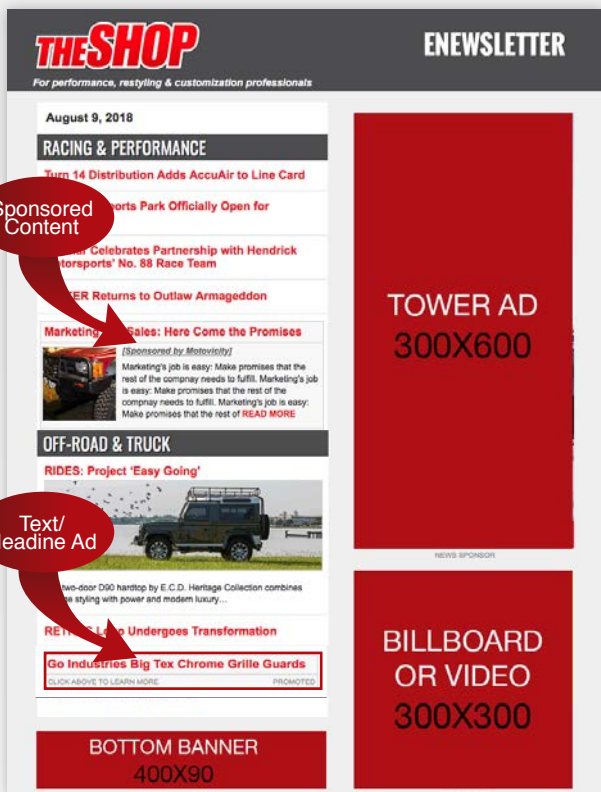

THE SHOP

eNEWSLETTER

High-Performance Advertising in THE SHOP's Daily eNewsletter

TOWER AD

Primary advertising position

Package Pricing

1X.....	\$750
10X	\$680
20X	\$610
50X	\$540

Image Size: 300 x 600 pixels, 100kb max